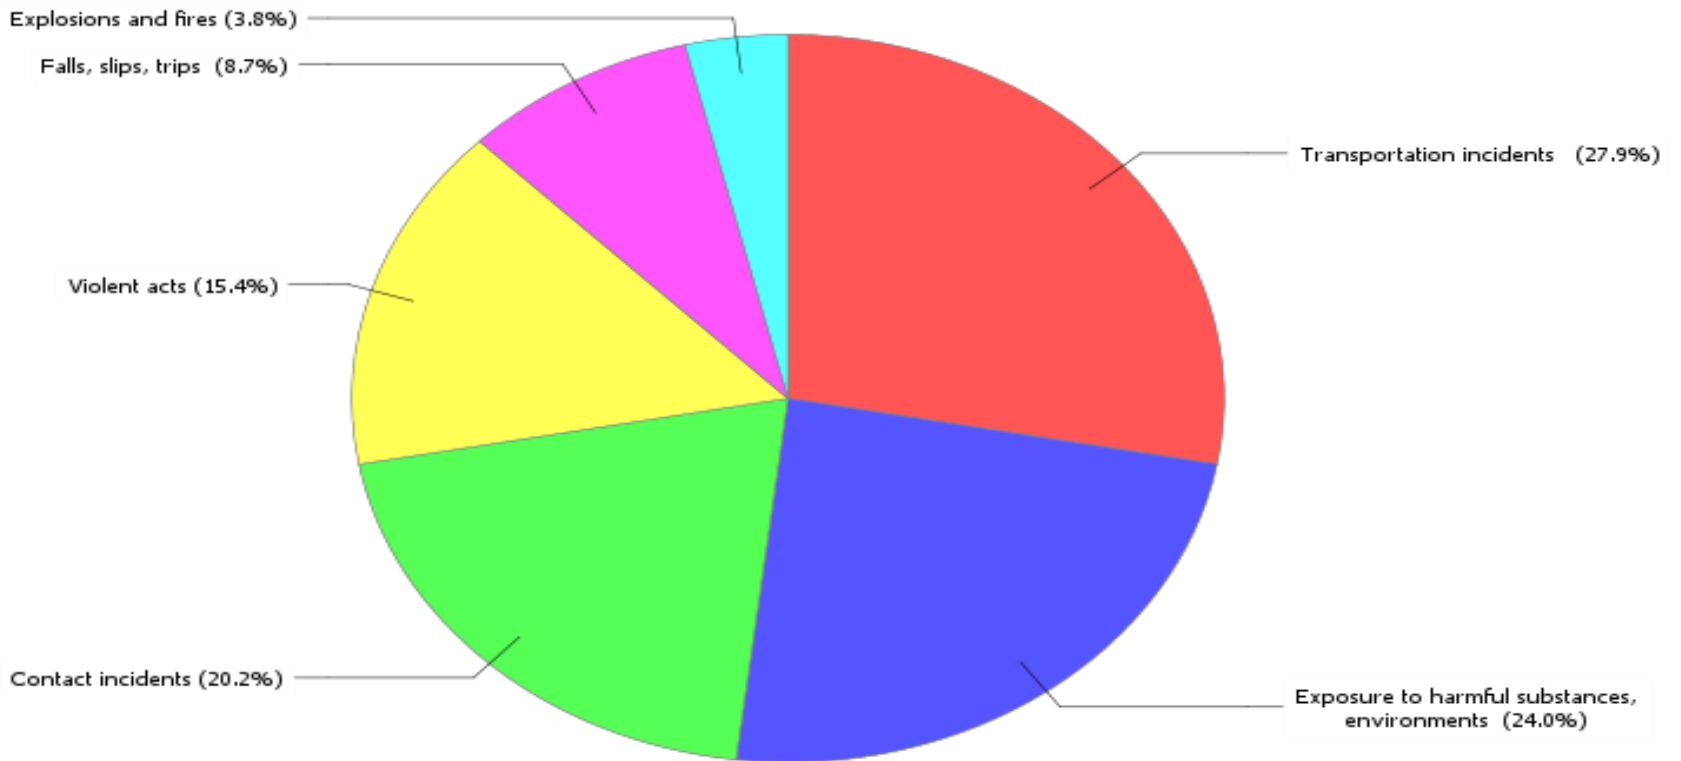

2023 - CHART 1

Workplace fatal injuries by event or exposure, all ownerships, Louisiana, 2023 (104 total fatal injuries)

[SOURCE : U.S. Bureau of Labor Statistics, U.S. Department of Labor, 2024]